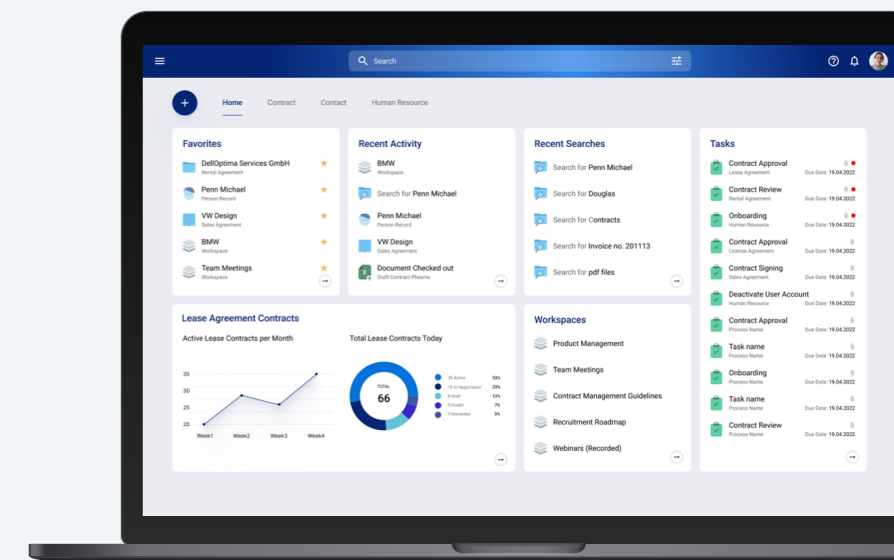

Your Return on Information

Improved customer experience & productivity

Simplify daily work and accelerate access to the right information in the right context

Better visibility with a 360° view of business

A single view of customers, suppliers, patients, employees and relevant content to make better decisions and identify growth opportunities

Faster go-to-market for a competitive edge

Pre-designed content solution suites are ready to run to immediately inject more value in your business

Lower risk & automated compliance

AI-powered risk detection and enhanced compliance features drive security for your business, customers, suppliers and partners

The Doxis Intelligent Content Automation Platform

Simple, clean, intuitive – The Doxis experience

- Customize your workspace**
 Work even more efficiently with customized dashboards & widgets according to your role, use case or focus topics
- Get the big picture first**
 Get an overview of your work before diving into the details
- Find what you need faster & more easily**
 Save on time with a modern UI that enables you to find what you need quickly & easily