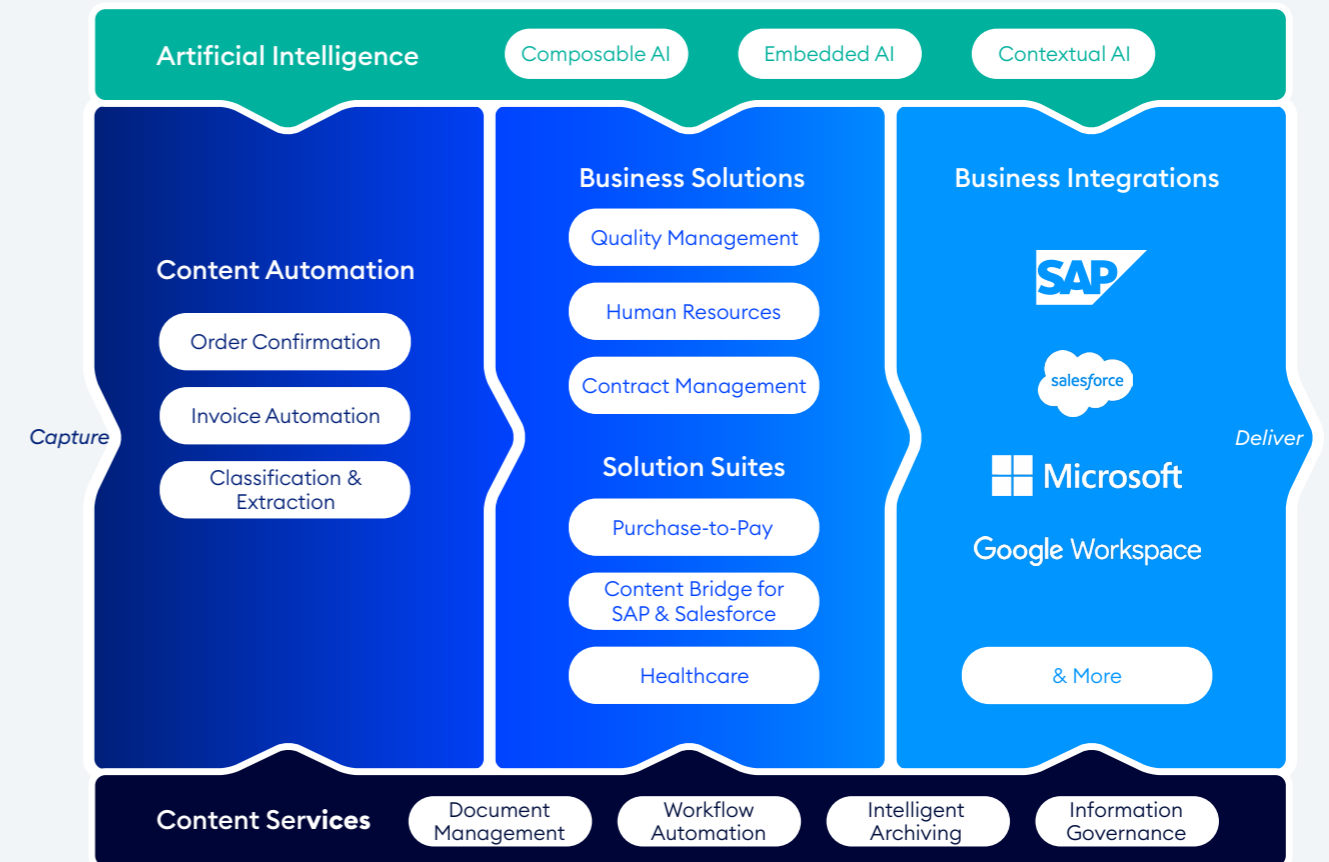

SER

Ignite
TECHNOLOGY

DOXIS

Doxis Intelligent Content Automation

Connecting your company's information and creating a shared content awareness are vital to boosting productivity, user experience, visibility into business, revenue opportunities, compliance and much more. With Doxis Intelligent Content Automation (ICA), SER offers the next level of enterprise content management: an AI-powered platform designed specifically to bridge and automate content across best-of-breed apps like SAP, Salesforce, Microsoft and more to deliver a contextualized content experience and create a future-ready digital workplace.

State-of-the-art Solution Suites

Cloud-native solution bundles strategically cover the most crucial business areas and share insights

Business Integrations

Seamlessly connect with a wide range of leading business applications, such as SAP, Salesforce, Microsoft, etc.

A single view of customers, suppliers, patients, employees and relevant content to make better decisions and identify growth opportunities

Faster go-to-market for a competitive edge

Pre-designed content solution suites are ready to run to immediately inject more value in your business

Lower risk & automated compliance

AI-powered risk detection and enhanced compliance features drive security for your business, customers, suppliers and partners

The Doxis Intelligent Content Automation Platform