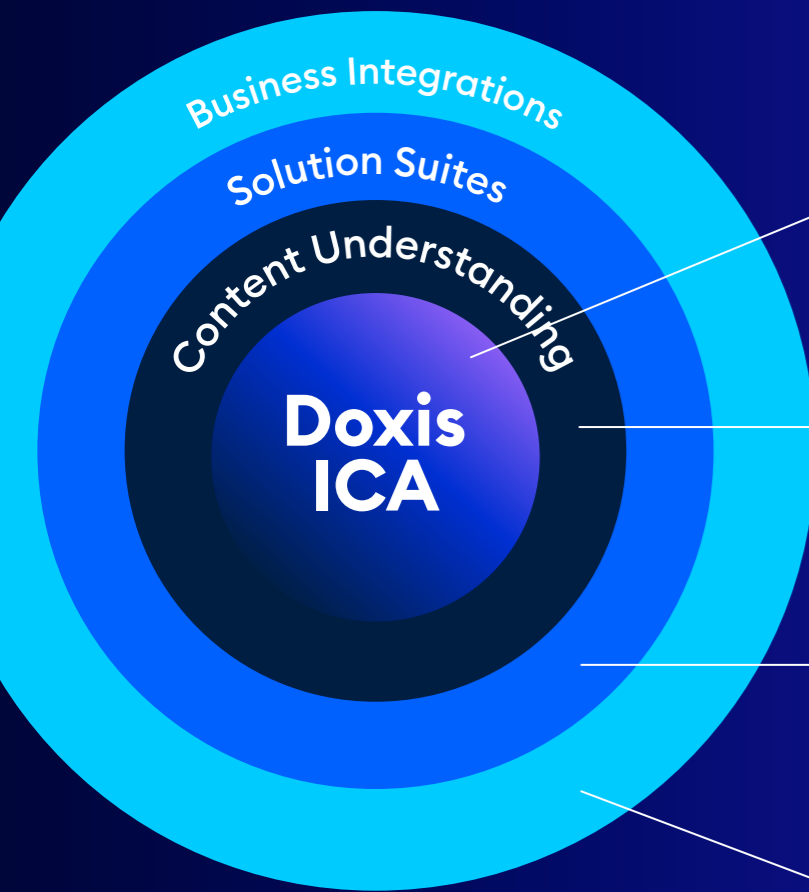

SER

Ignite
TECHNOLOGY

DOXIS

Doxis Intelligent Content Automation

Connecting your company's information and creating a shared content awareness are vital to boosting productivity, user experience, visibility into business, revenue opportunities, compliance and much more. With Doxis Intelligent Content Automation (ICA), SER offers the next level of enterprise content management: an AI-powered platform designed specifically to bridge and automate content across best-of-breed apps like SAP, Salesforce, Microsoft and more to deliver a contextualized content experience and create a future-ready digital workplace.

Doxis ICA in a nutshell

Next-generation ECM

Connects & manages content from best-of-breed systems & automates processes end-to-end

Content Understanding

Composable, embedded & contextual AI harness hidden insights and disseminate them to knowledge workers

State-of-the-art Solution Suites

Cloud-native solution bundles strategically cover the most crucial business areas and share insights

Business Integrations

Seamlessly connect with a wide range of leading business applications, such as SAP, Salesforce, Microsoft, etc.